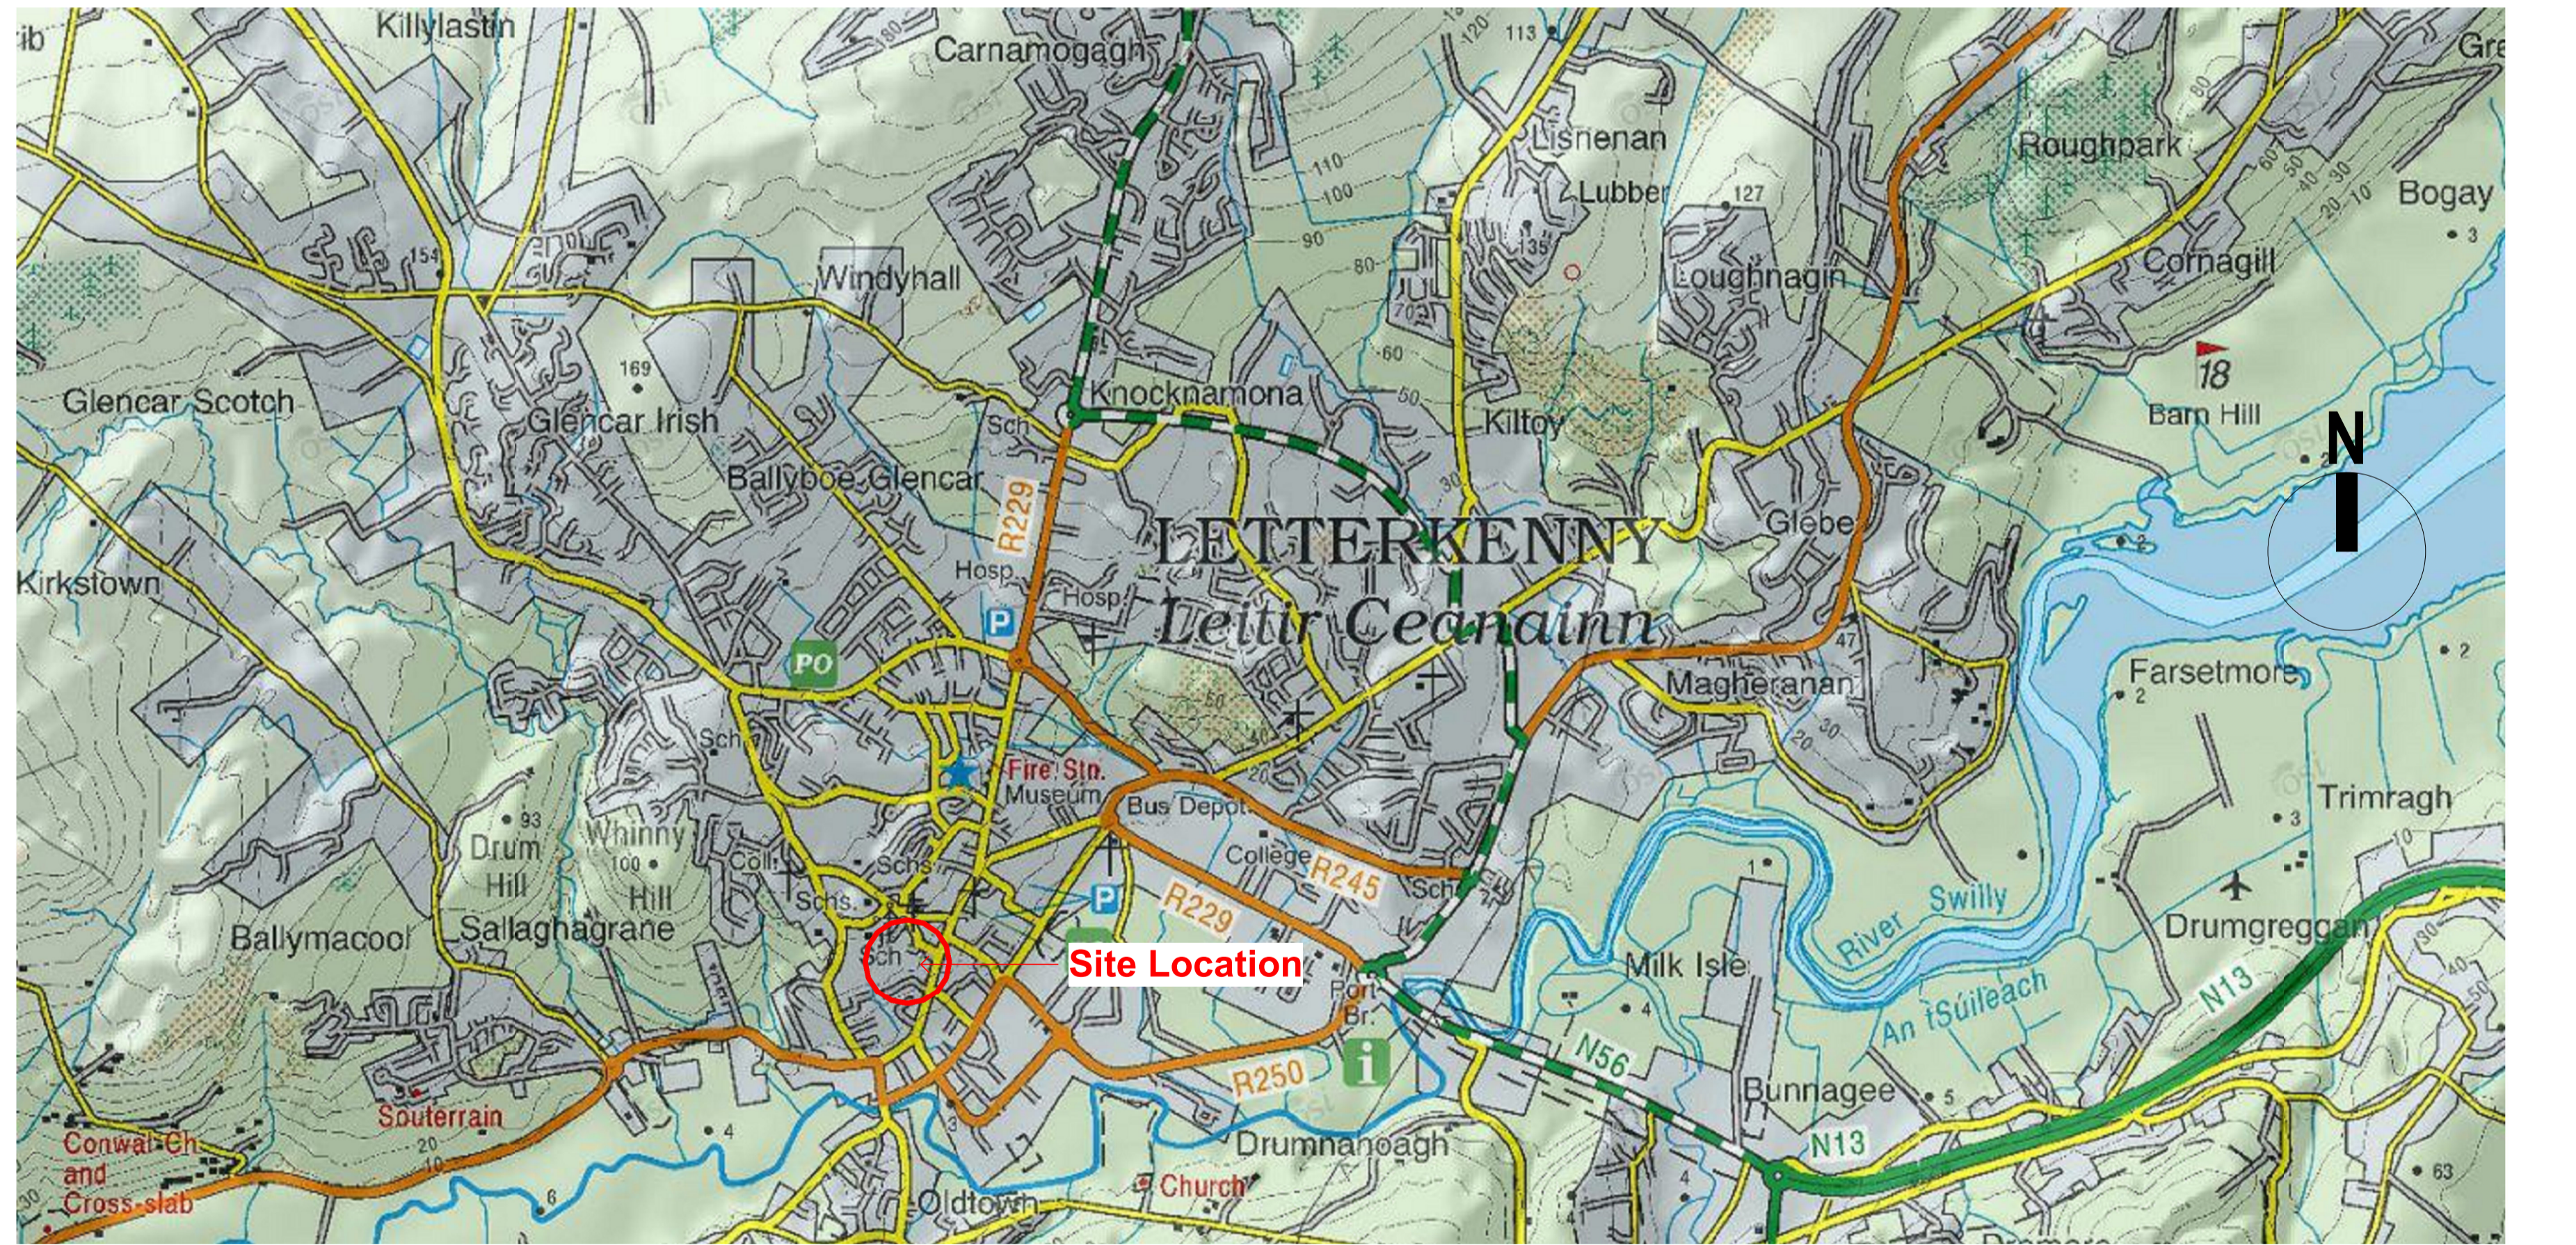

Site Location

Site Location

Site Location - Letterkenny Town Context

Comhairle Contae Dhún na nGall
Donegal County Council

Community Development & Planning Services
Regeneration & Development Team

Three Rivers Centre, Lifford, Co Donegal

Tel:(074)9153900 | Fax:(074)9141793 | www.donegalcoco.ie

L. Ward, Director of Community Development & Planning Services

Rev	Date	Description	Issued by

Project Title: Letterkenny 2040 - Reimagined Market Square	First Issue Date: 14.07.2022	Status: PL
Location: Market Square, Letterkenny, Co. Donegal	Drawing No. 0000	Revision: /
Drawing Title: Site Location & Site Extent	Project No.: LK RMS	
Scale: 1:1000	Drawn By: S O'Donnell	Checked By: J Neils
		Approved By: S McCauley